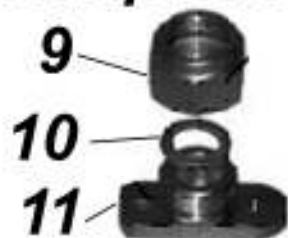

Fig. Z06.03 Wheels, Rims, Tyres

Tube 18" / Tube 19"

*Rim band 18/19"
Felgenband 18/19"*

Fig. Z07.01 Windshields

1

2

3

Fig. Z07.02 Windshields

1

2

Fig. Z08.01 Exhaust systems

Ducati ignition

Adapter KP33

10

11

13

14

15

17

Fig. Z09.03 Tuningparts, upgrades

1

2

3

4