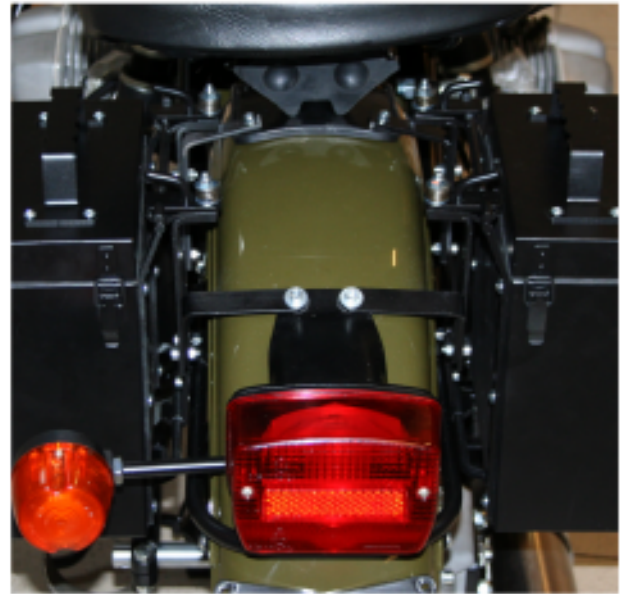

Fig. Z03.02 Luggage systems

System Baraholka (mounting)

Retro with luggage rack=
IDE40 + IDE48 + IDE49

Retro without rack=
IDE40 + IDE48

Ranger, Tourist, Sportsman = IDE40 + IDE47

Fig. Z03.03 Luggage systems